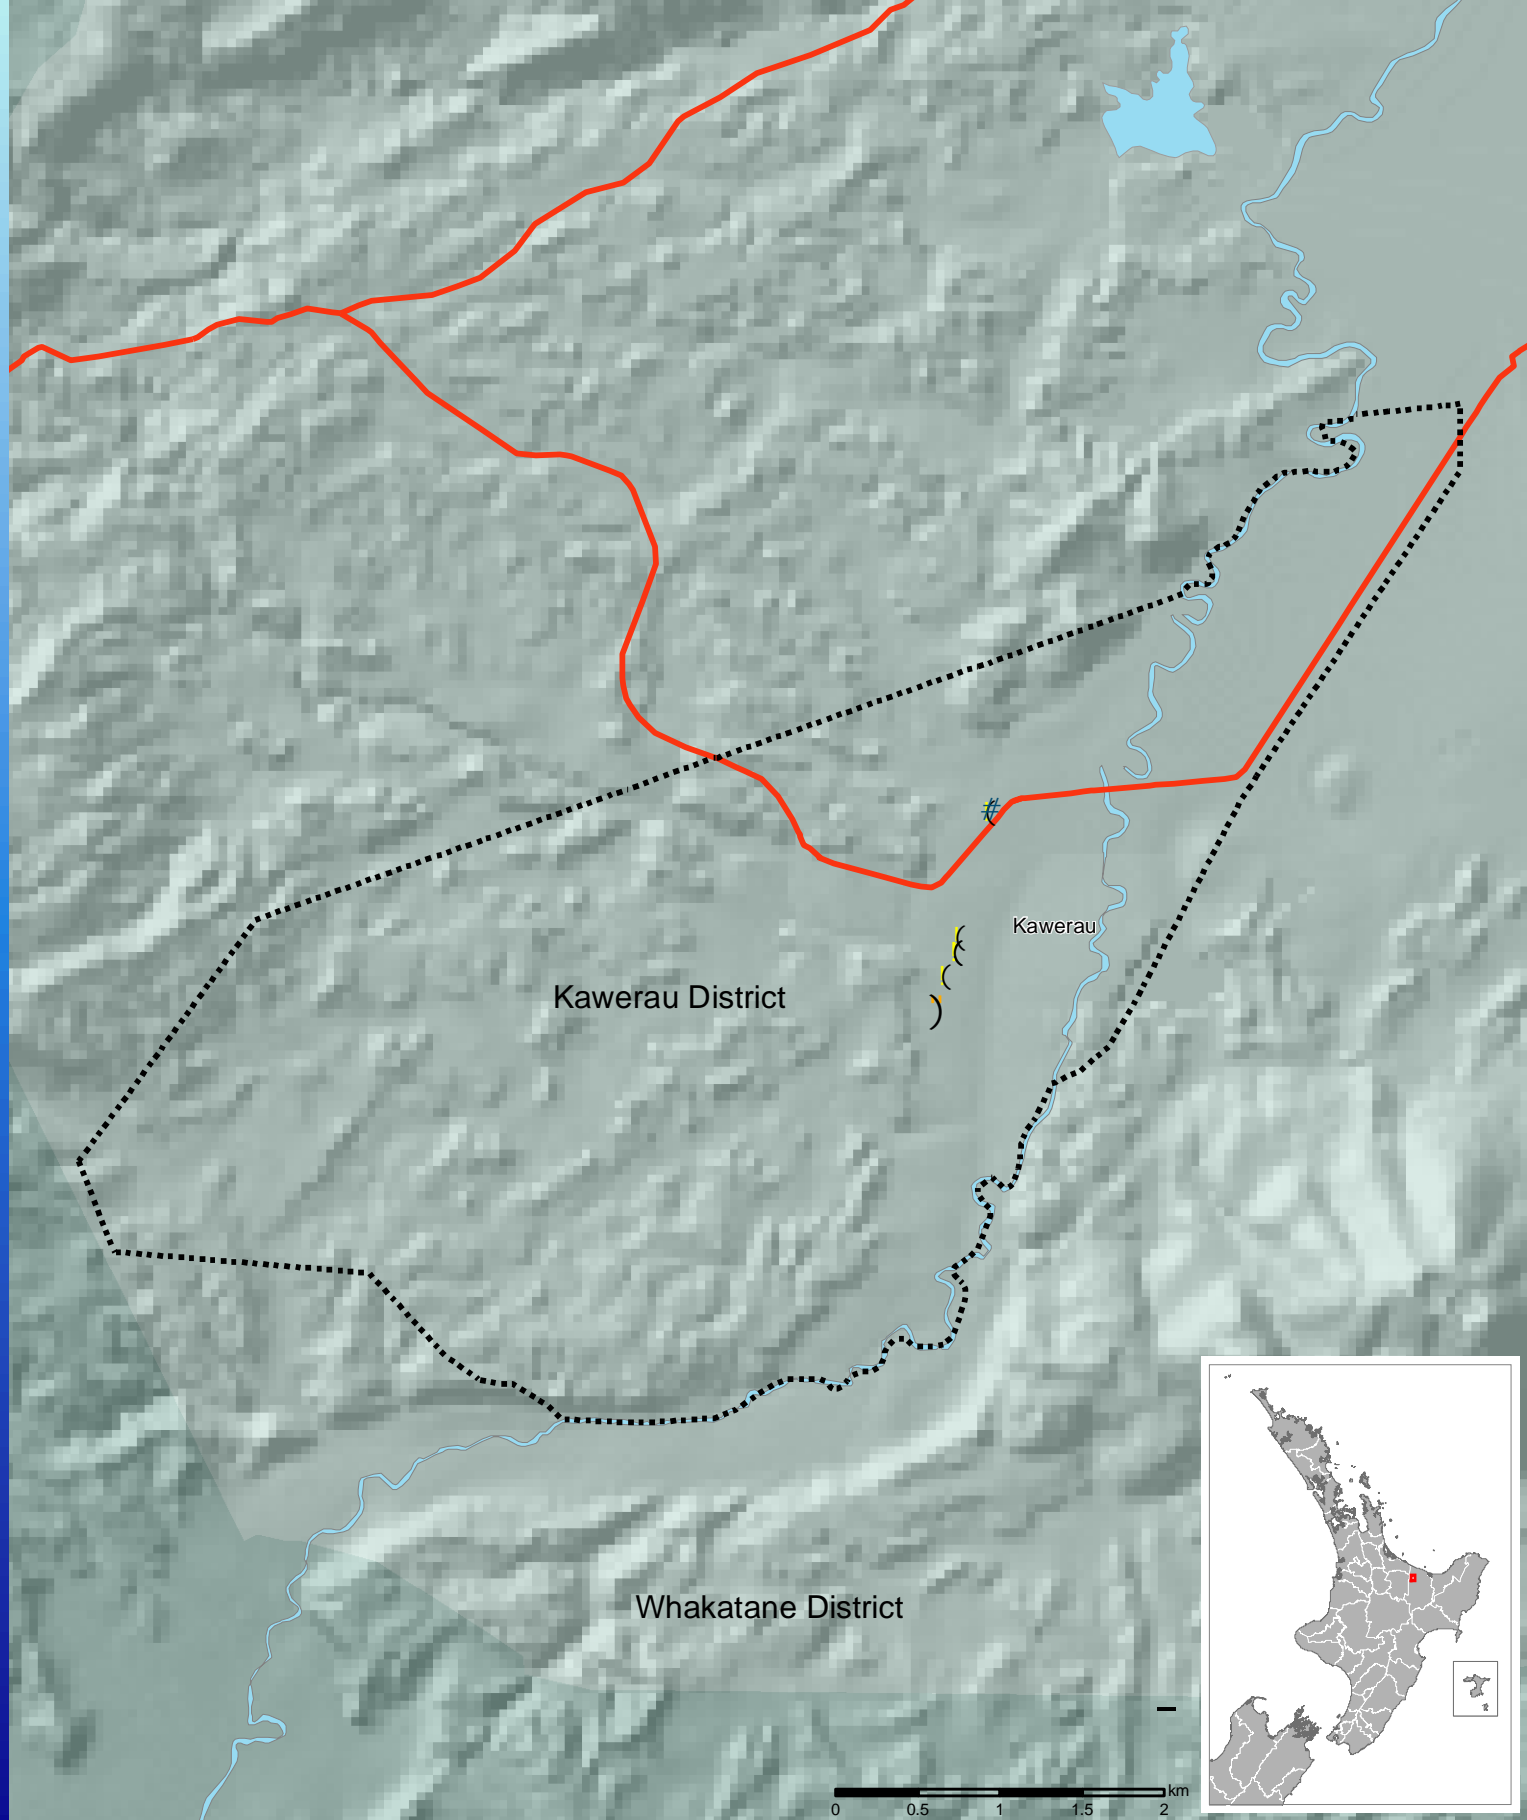

# Kawerau District

## Problem Gambling Geography Map

Hillshade Background displayed for topographical context

**Legend**

- Problem Gambling treatment centres
- PGF mobile services (if required)
- Alcohol and Other Drug treatment centres
- Non-casino gaming machine venues

- # TABs
- State Highways
- Major Arterial Roads
- TA boundary

- Travel distance to nearest problem gambling service (km)**
- 0-20
  - 20.1-40
  - 40.1-60
  - 60.1-80
  - 80.1-100
  - 100.1-150
  - 150.1-200